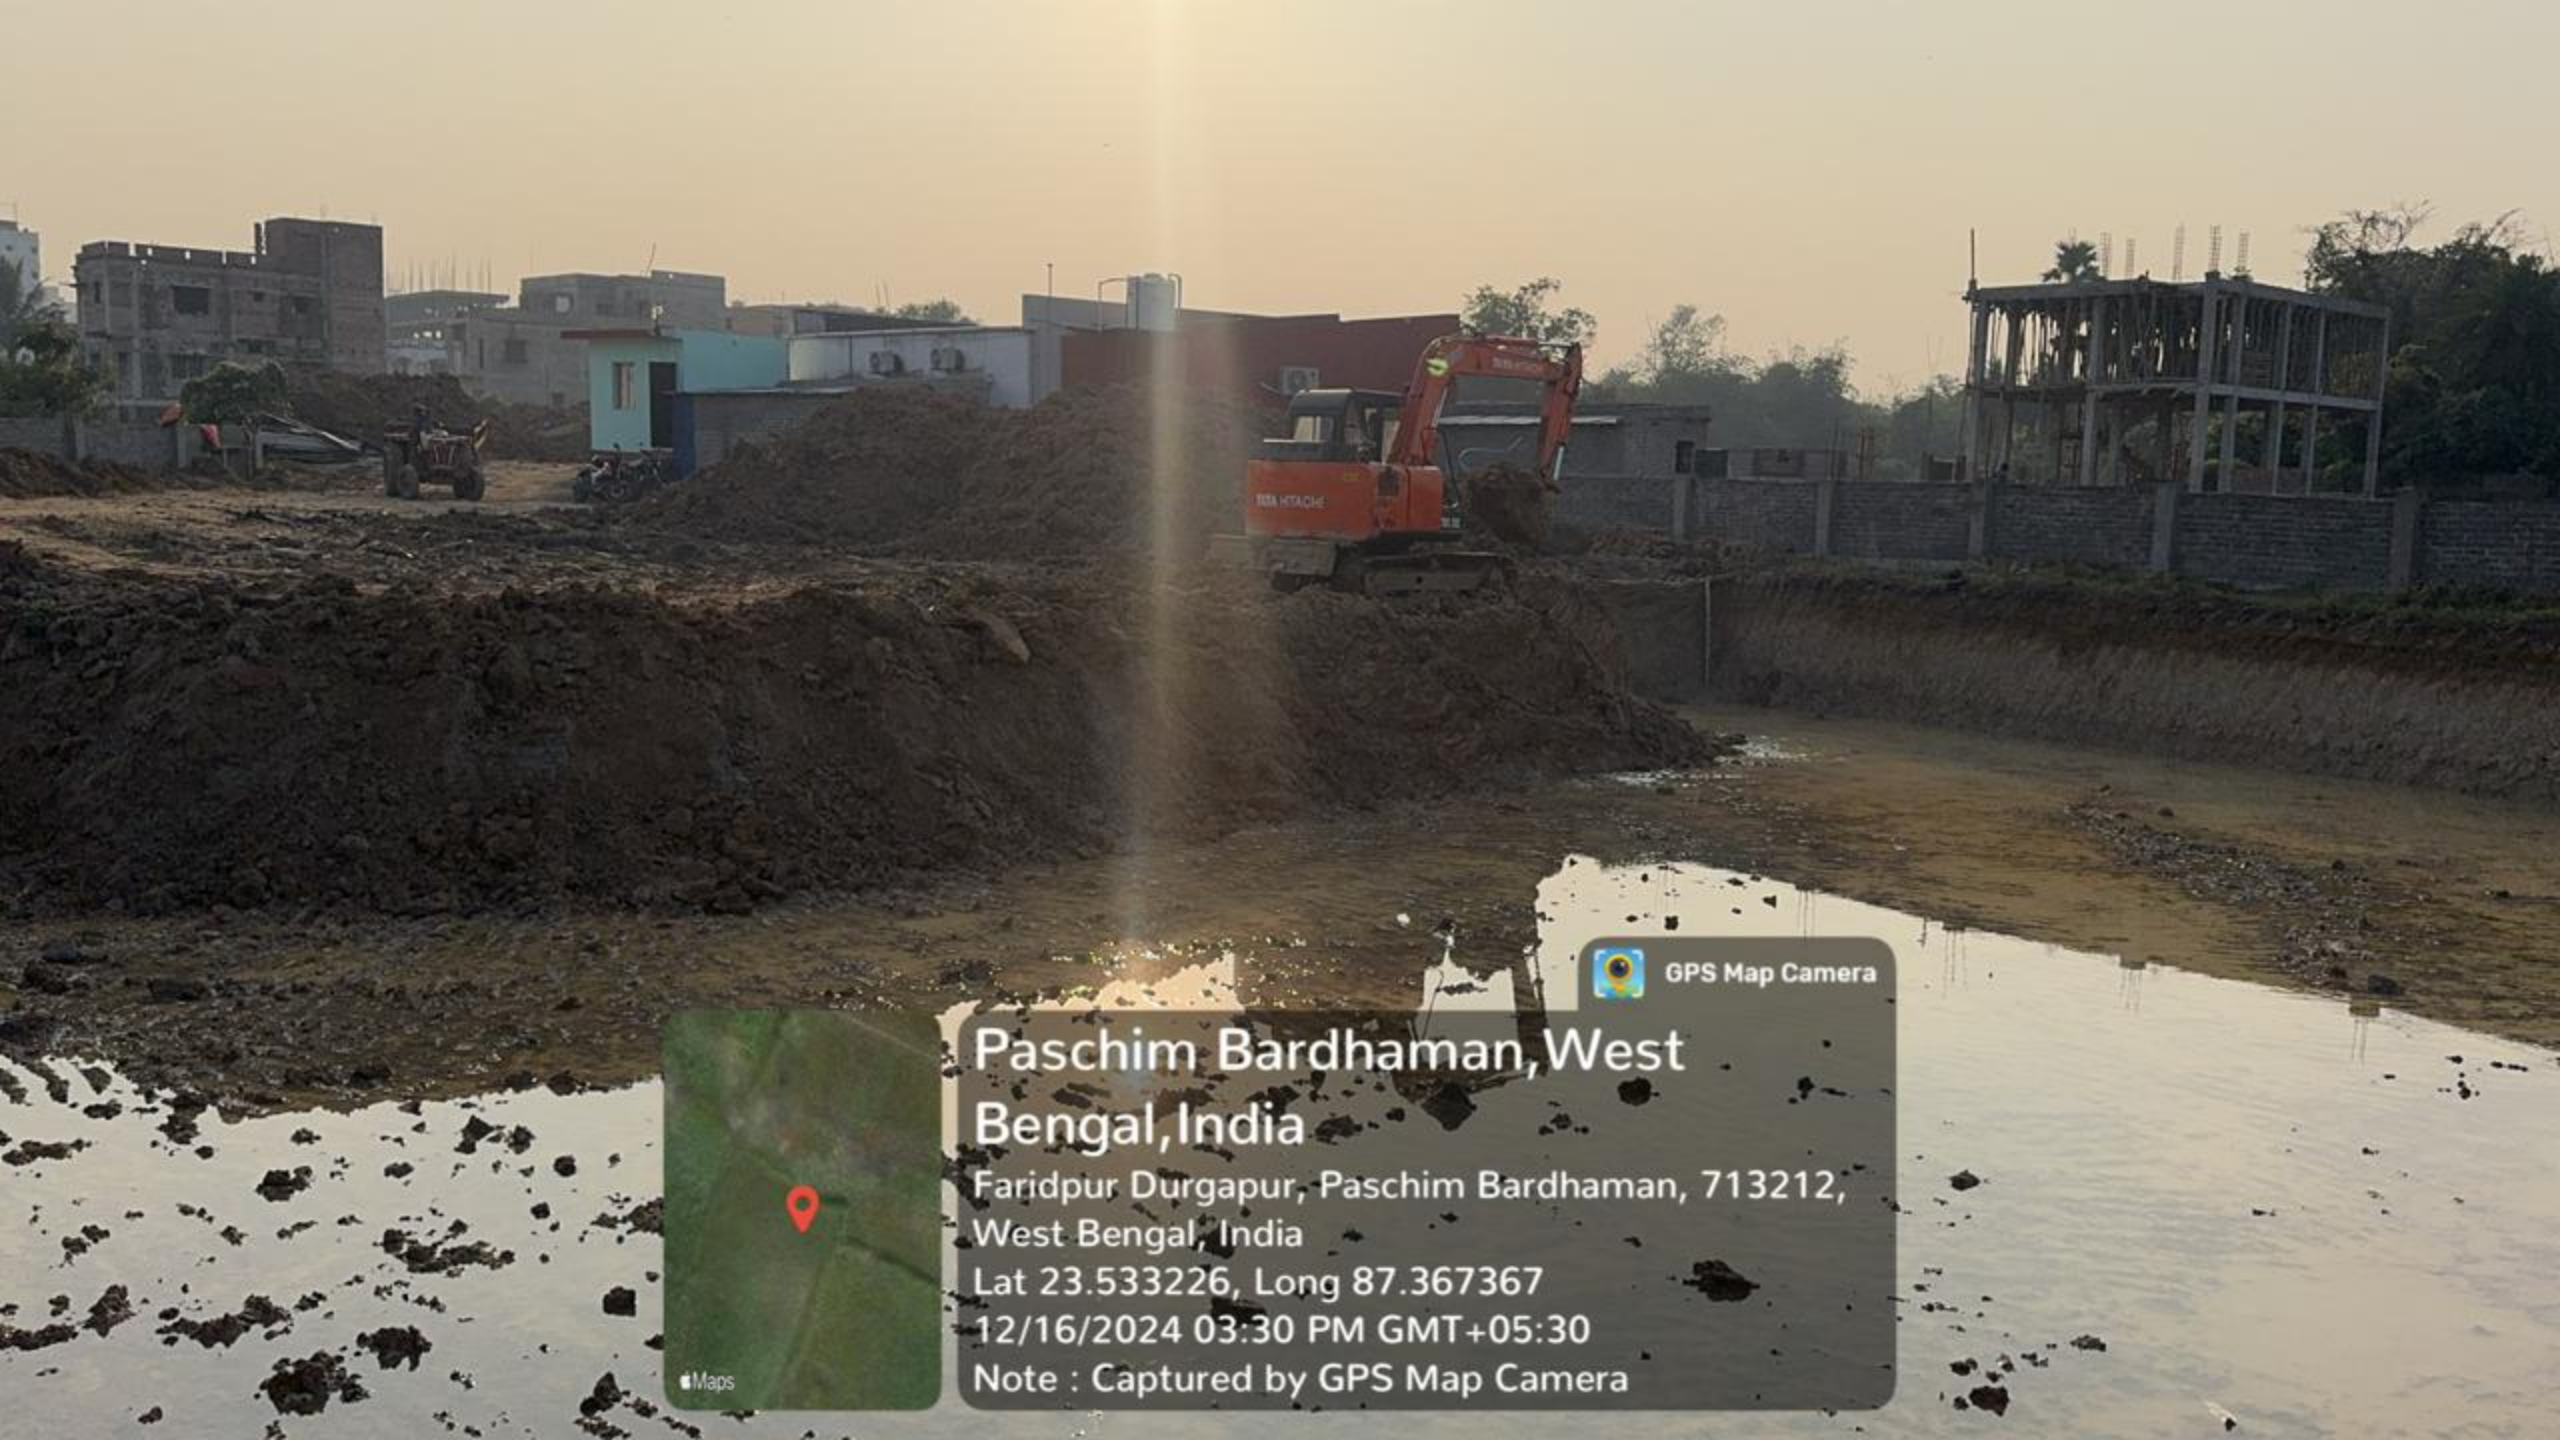

TATA HITACHI

GPS Map Camera

Durgapur, West Bengal, India

Kaliganj, Durgapur, 713206, West Bengal, India

Lat 23.532985, Long 87.367306

12/16/2024 03:29 PM GMT+05:30

Note : Captured by GPS Map Camera

GPS Map Camera

Paschim Bardhaman, West Bengal, India

Faridpur Durgapur, Paschim Bardhaman, 713212, West Bengal, India

Lat 23.533171, Long 87.367369

12/16/2024 03:29 PM GMT+05:30

Note : Captured by GPS Map Camera

GPS Map Camera

Paschim Bardhaman, West Bengal, India

Faridpur Durgapur, Paschim Bardhaman, 713212, West Bengal, India

Lat 23.533226, Long 87.367367

12/16/2024 03:30 PM GMT+05:30

Note : Captured by GPS Map Camera

GPS Map Camera